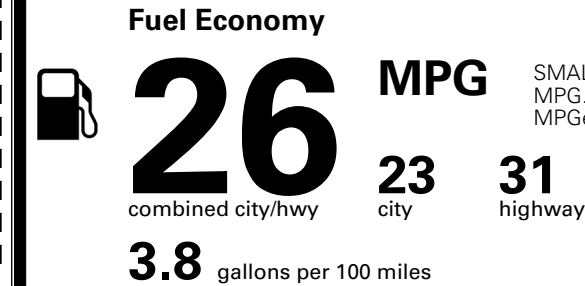

MSRP INCLUDING OPTIONS \$ 37,105.00

INLAND FREIGHT AND HANDLING \$ 1,495.00

TOTAL MANUFACTURER'S SUGGESTED RETAIL PRICE ▶ \$ 38,600.00

TOTAL ADDITIONAL WEIGHT: 13.6

EPA DOT Fuel Economy and Environment

Gasoline Vehicle

SMALL SUVs range from 14 to 125 MPG. The best vehicle rates 146 MPGe.

You spend \$1,000 more in fuel costs over 5 years compared to the average new vehicle.

Annual fuel cost \$1,900

Fuel Economy & Greenhouse Gas Rating (tailpipe only) Smog Rating (tailpipe only)