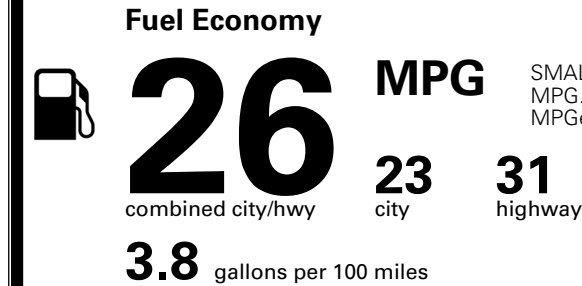

MSRP INCLUDING OPTIONS \$ 37,155.00

INLAND FREIGHT AND HANDLING \$ 1,495.00

TOTAL MANUFACTURER'S SUGGESTED RETAIL PRICE ▶

\$ 38,650.00

TOTAL ADDITIONAL WEIGHT: 17.2

*Additional terms and conditions apply.

**Kia Connect may be currently unavailable for some Model Year 2022 and newer vehicles sold or purchased in Massachusetts; please see owners.kia.com for more information.

EPA DOT Fuel Economy and Environment

Gasoline Vehicle

SMALL SUVs range from 14 to 138 MPG. The best vehicle rates 146 MPGe.

You spend
\$1,000
 more in fuel costs
 over 5 years
 compared to the
 average new vehicle.