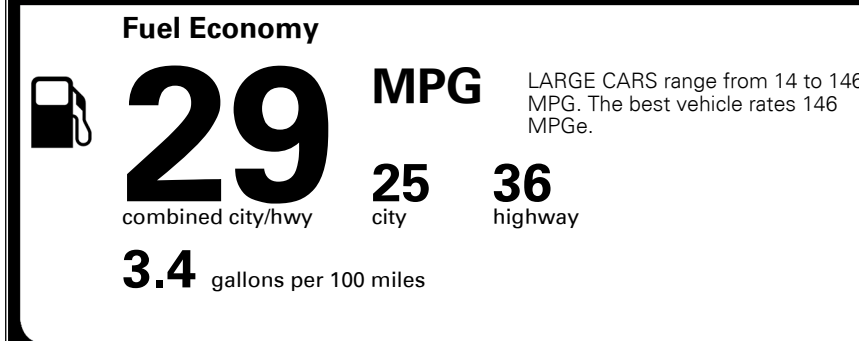

\$ 28,390.00

Included
 Included
 Included
 Included
 Included
 Included
 Included
 Included
 Included
 Included
 Included

\$ 28,390.00

\$ 1,175.00

\$ 29,565.00

EPA DOT Fuel Economy and Environment

Gasoline Vehicle