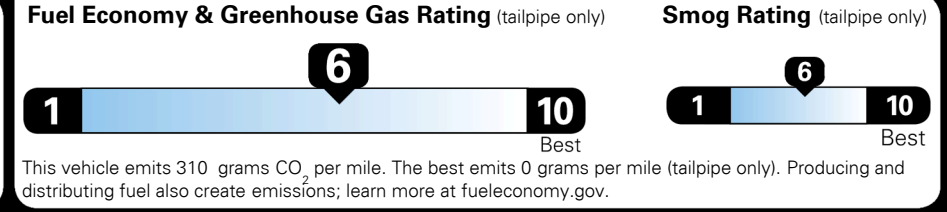

Actual results will vary for many reasons, including driving conditions and how you drive and maintain your vehicle. The average new vehicle gets 29 MPG and costs $8,500 to fuel over 5 years. Cost estimates are based on 15,000 miles per year at $ 3.30 per gallon. MPGe is miles per gasoline gallon equivalent. Vehicle emissions are a significant cause of climate change and smog.

fueleconomy.gov
Calculate personalized estimates and compare vehicles