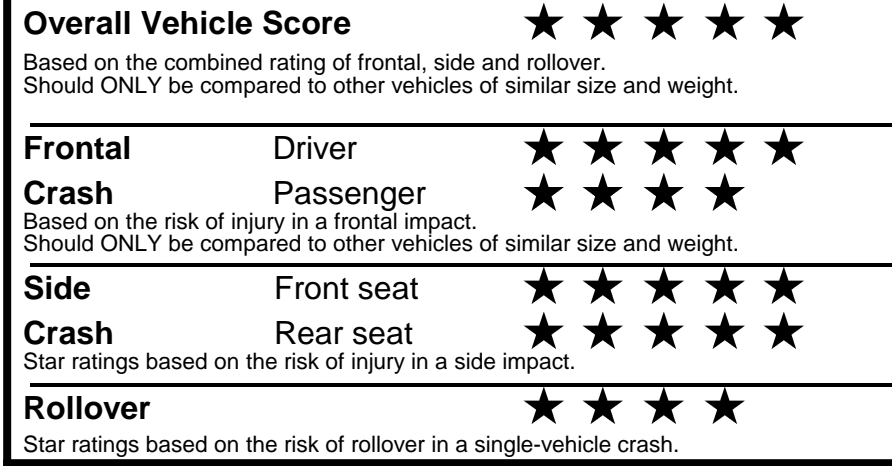

fueleconomy.gov
 Calculate personalized estimates and compare vehicles

GOVERNMENT 5-STAR SAFETY RATINGS

Star ratings range from 1 to 5 stars (★★★★★) with 5 being the highest.
 Source: National Highway Traffic Safety Administration (NHTSA).
www.safercar.gov or 1-888-327-4236